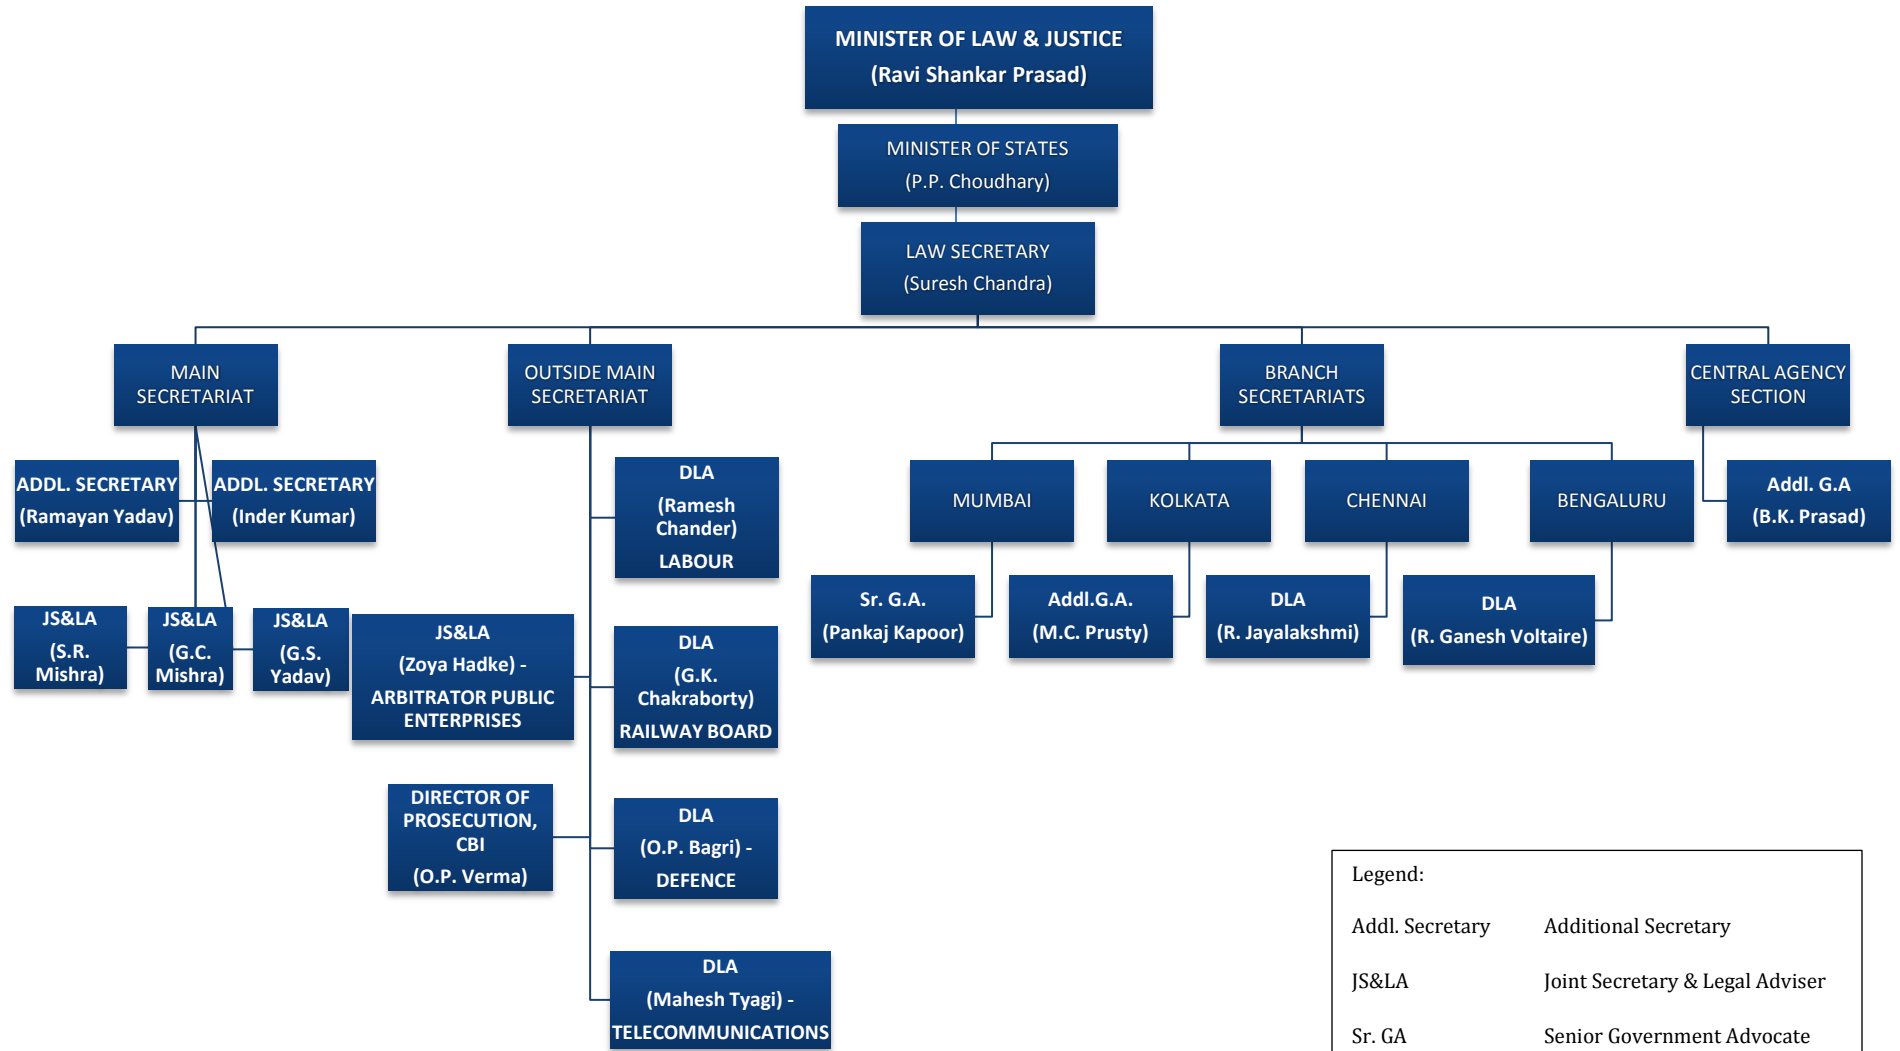

**ORGANISATION CHART OF THE MINISTRY OF LAW AND JUSTICE
AS ON 16.08.2016**

Legend:

Addl. Secretary	Additional Secretary
JS&LA	Joint Secretary & Legal Adviser
Sr. GA	Senior Government Advocate
DLA	Deputy Legal Adviser